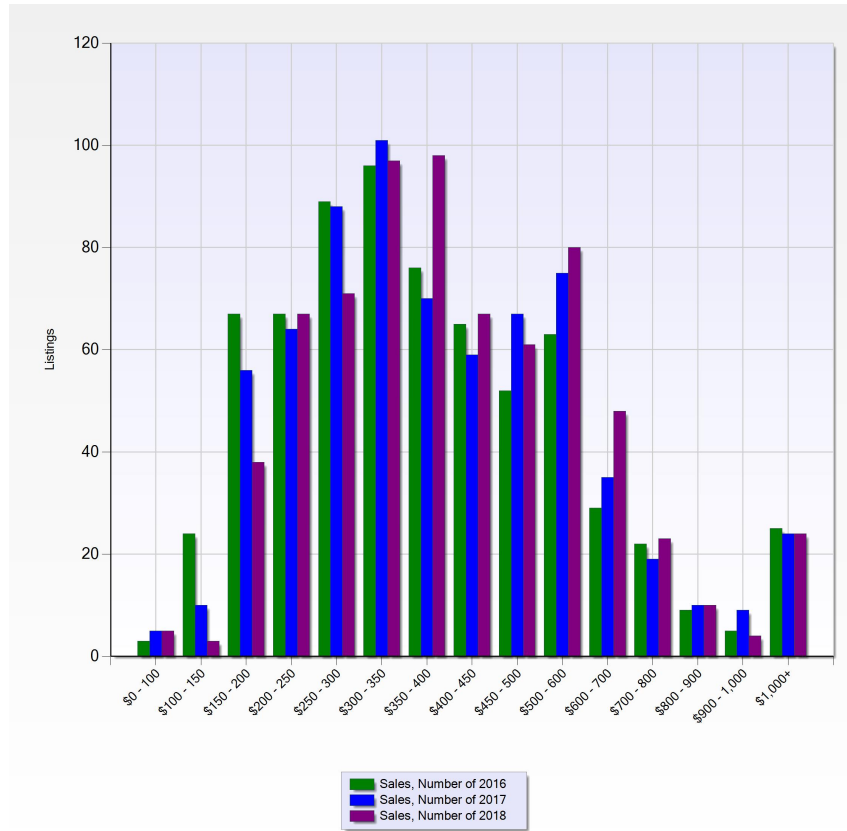

### Historic Sales x Price Range

#### Search Criteria

Time frame is from Jan 2016 to Dec 2018  
 County Or Parish is in this list (click to view)  
 School District is 'Zionsville Community'  
 Status is 'Sold'  
 Results calculated from 2,080 listings