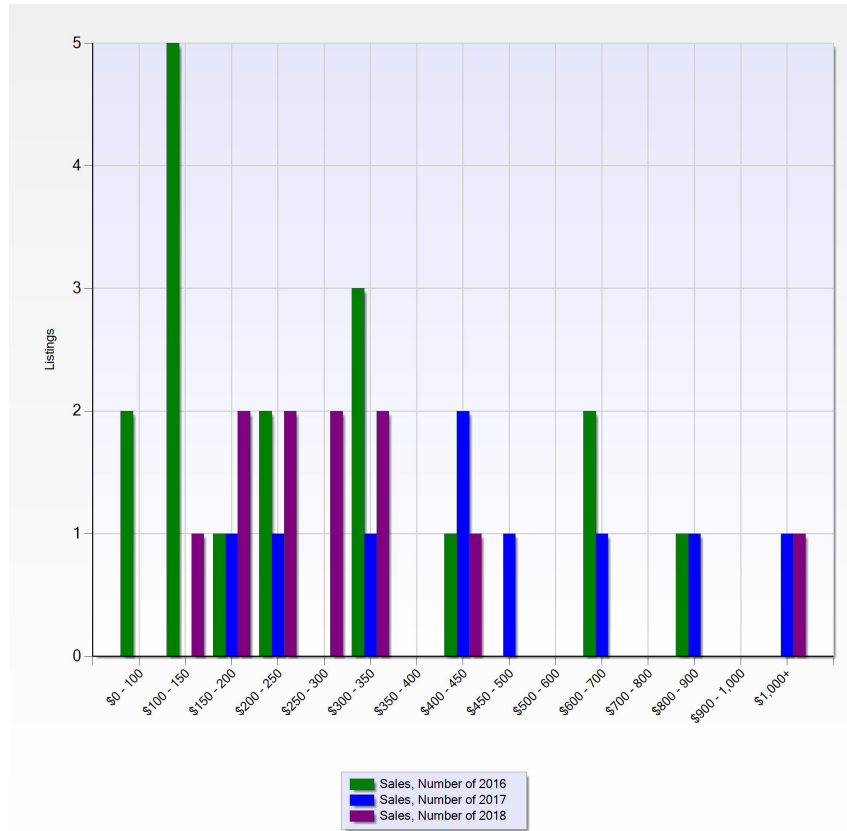

Historic Sales x Price Range

Search Criteria

Time frame is from Jan 2016 to Dec 2018
 County Or Parish is in this list (click to view)
 School District is 'West Washington'
 Status is 'Sold'
 Results calculated from 37 listings