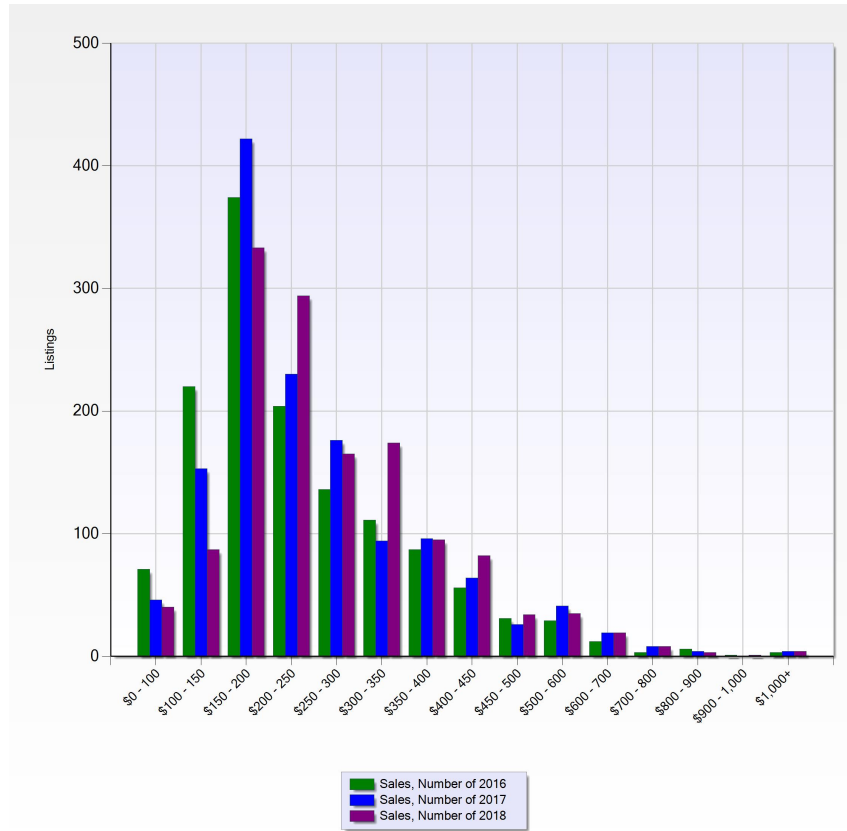

Historic Sales x Price Range

Search Criteria

Time frame is from Jan 2016 to Dec 2018
County Or Parish is in this list (click to view)
School District is 'Noblesville Schools'
Status is 'Sold'
Results calculated from 4,101 listings