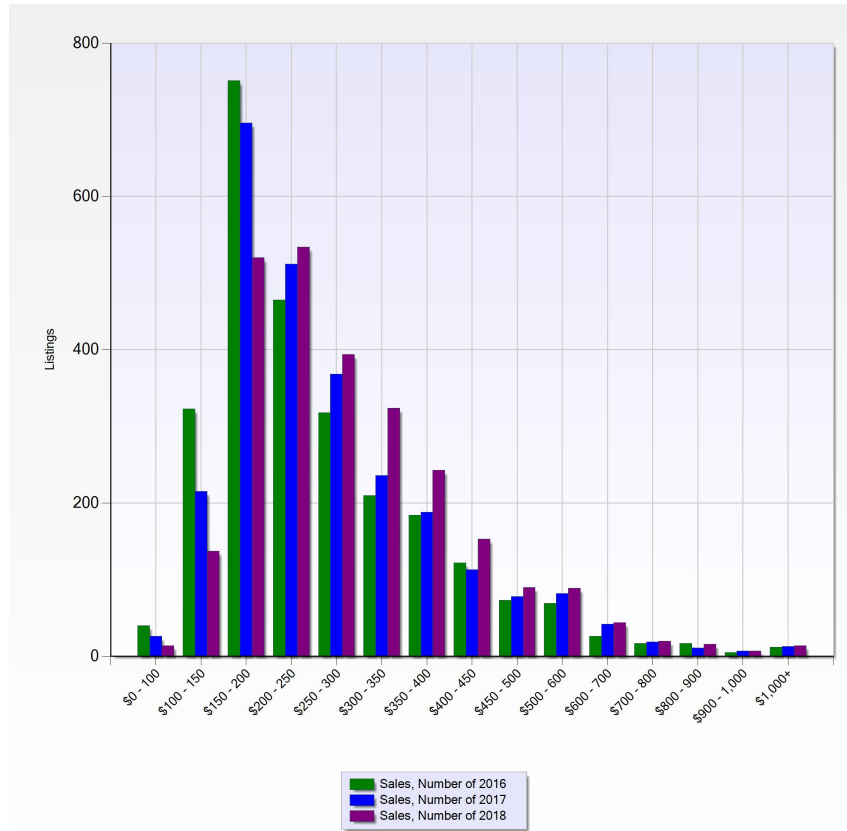

Historic Sales x Price Range

Search Criteria

Time frame is from Jan 2016 to Dec 2018
 County Or Parish is in this list (click to view)
 School District is 'Hamilton Southeastern'
 Status is 'Sold'
 Results calculated from 7,837 listings