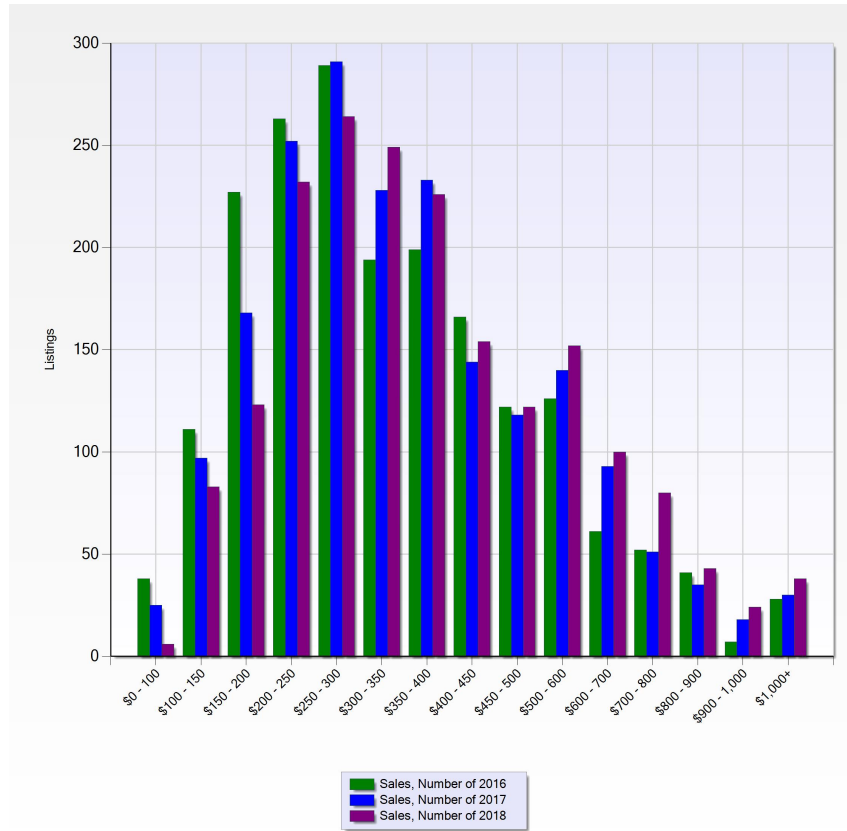

Historic Sales x Price Range

Search Criteria

Time frame is from Jan 2016 to Dec 2018
 County Or Parish is in this list (click to view)
 School District is 'Carmel Clay Schools'
 Status is 'Sold'
 Results calculated from 5,743 listings